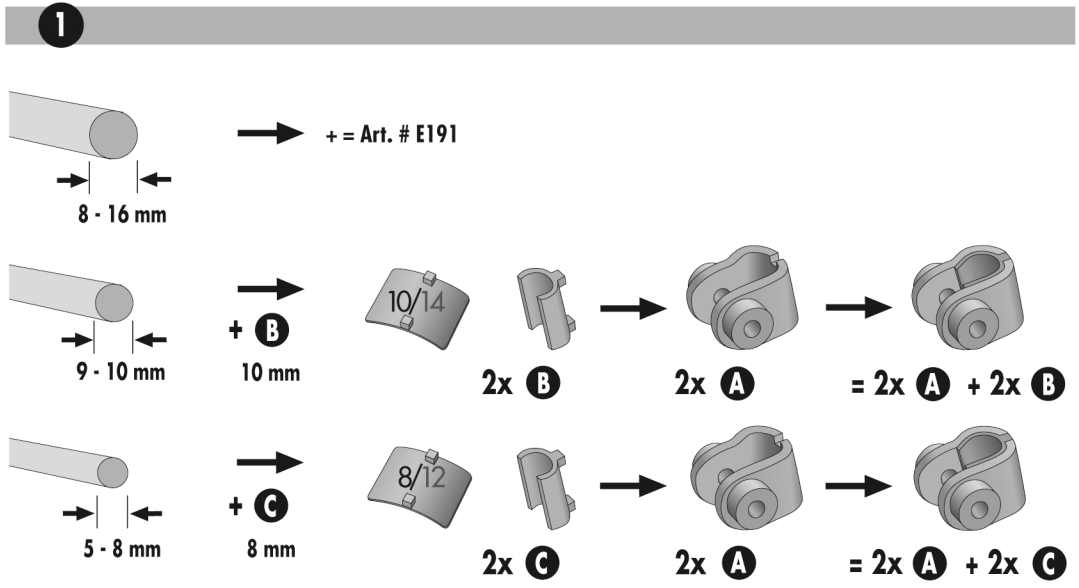

26L

- 2 x **A**  2 x **E**  1 x 
- 2 x **B**  2 x **F** 
- 2 x **C**  2 x **G** 

20L

- 2 x **A**  2 x **E**  1 x 
- 2 x **B**  2 x **F** 
- 2 x **C**  2 x **G** 

! ONLY FOR 26L VERSION

ACCESSORIES

- = + # F78103 RACK THREE
- = + # F78104 QUICK RACK
- = + # F78105 QUICK RACK LIGHT