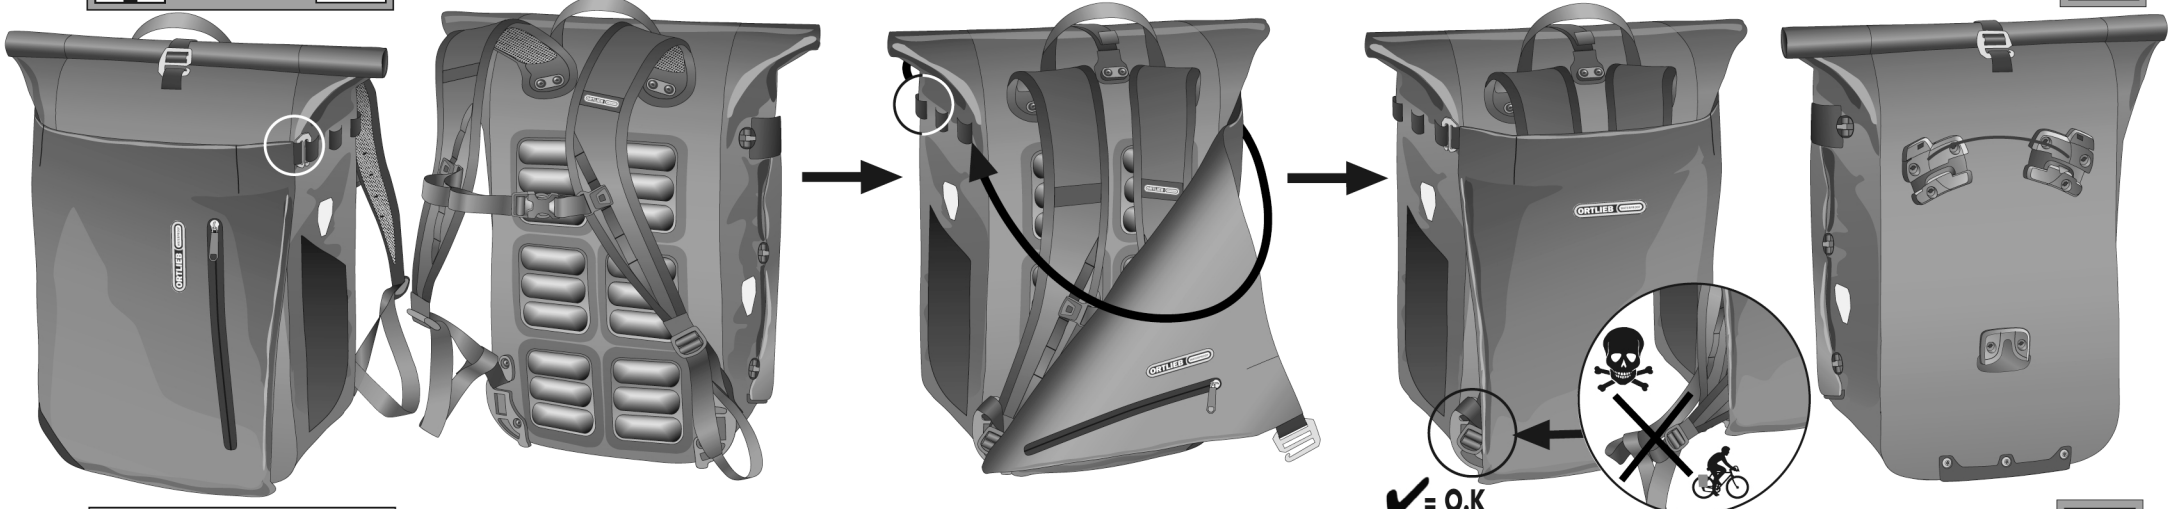

26L

- 2 x **A**  2 x **E**  1 x 
- 2 x **B**  2 x **F** 
- 2 x **C**  2 x **G** 

20L

- 2 x **A**  2 x **E**  1 x 
- 2 x **B**  2 x **F** 
- 2 x **C**  2 x **G** 

! ONLY FOR 26L VERSION

ACCESSORIES

- = + # F78103 RACK THREE
- = + # F78104 QUICK RACK
- = + # F78105 QUICK RACK LIGHT