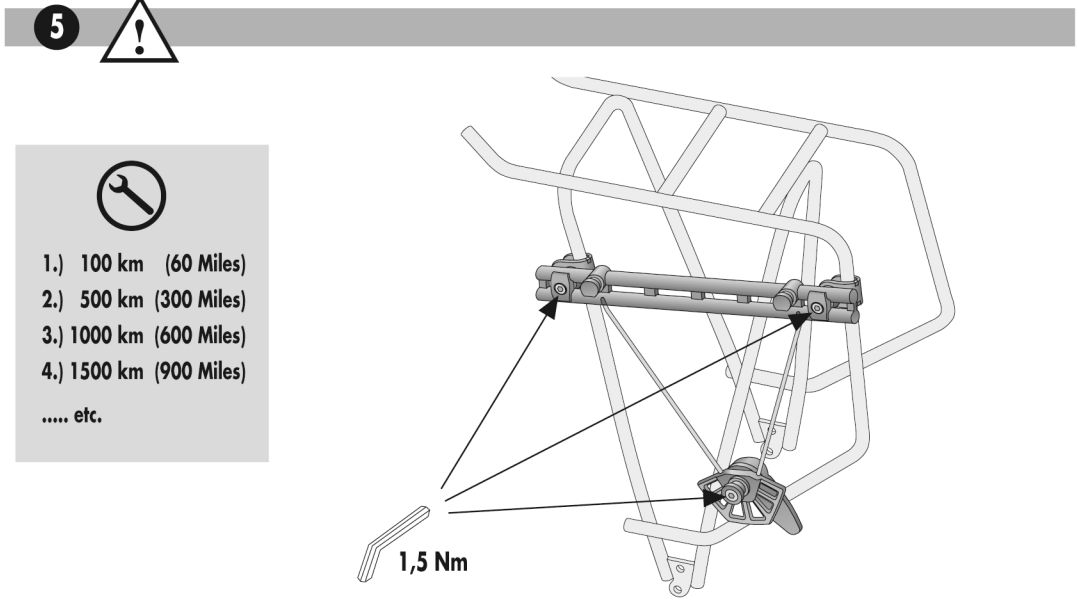

26L

- 2 x **A**  2 x **E**  1 x 
- 2 x **B**  2 x **F** 
- 2 x **C**  2 x **G** 

20L

- 2 x **A**  2 x **E**  1 x 
- 2 x **B**  2 x **F** 
- 2 x **C**  2 x **G** 

! ONLY FOR 26L VERSION

ACCESSORIES

- = + # F78103 RACK THREE
- = + # F78104 QUICK RACK
- = + # F78105 QUICK RACK LIGHT