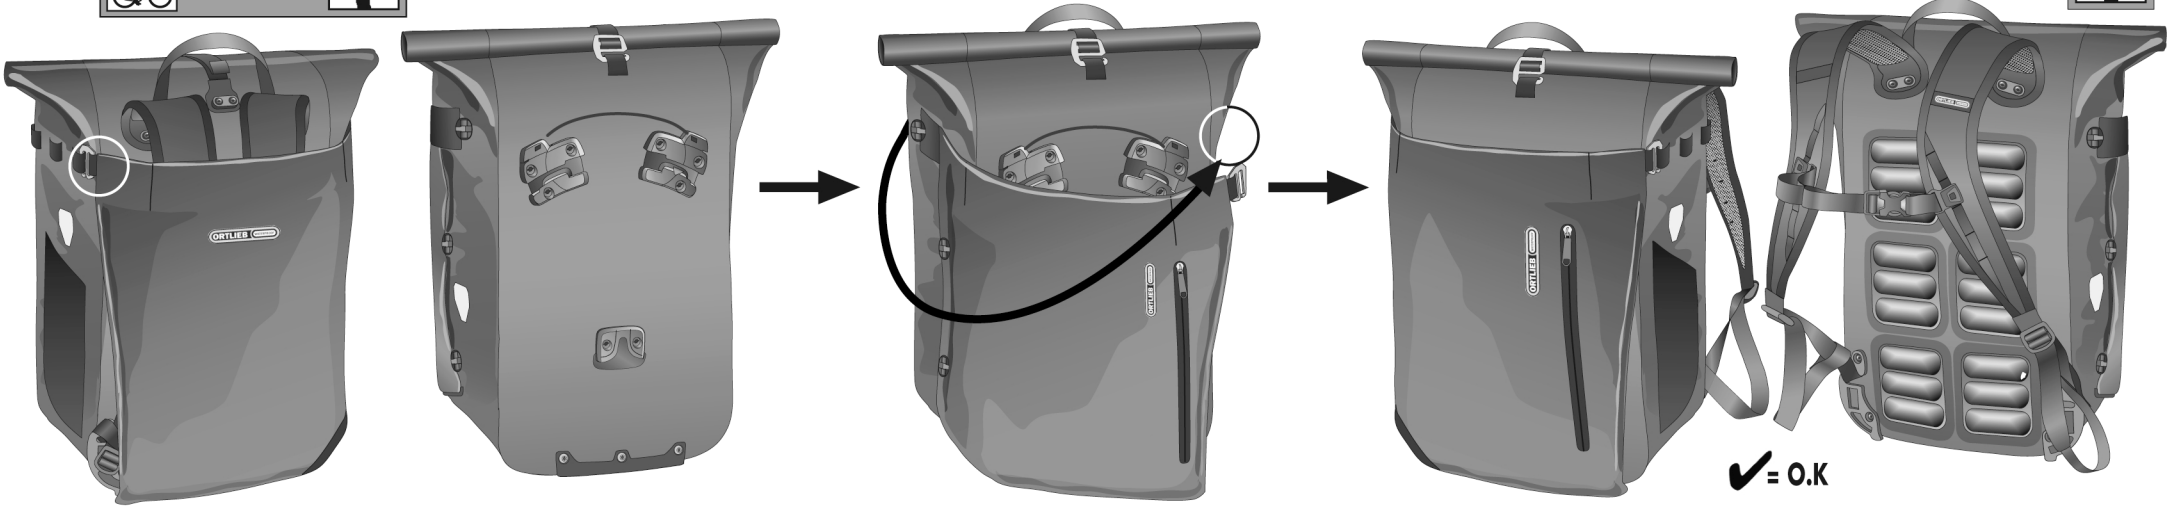

26L

- 2 x **A**  2 x **E**  1 x 
- 2 x **B**  2 x **F** 
- 2 x **C**  2 x **G** 

20L

- 2 x **A**  2 x **E**  1 x 
- 2 x **B**  2 x **F** 
- 2 x **C**  2 x **G** 

! ONLY FOR 26L VERSION

ACCESSORIES

- = + # F78103 RACK THREE
- = + # F78104 QUICK RACK
- = + # F78105 QUICK RACK LIGHT