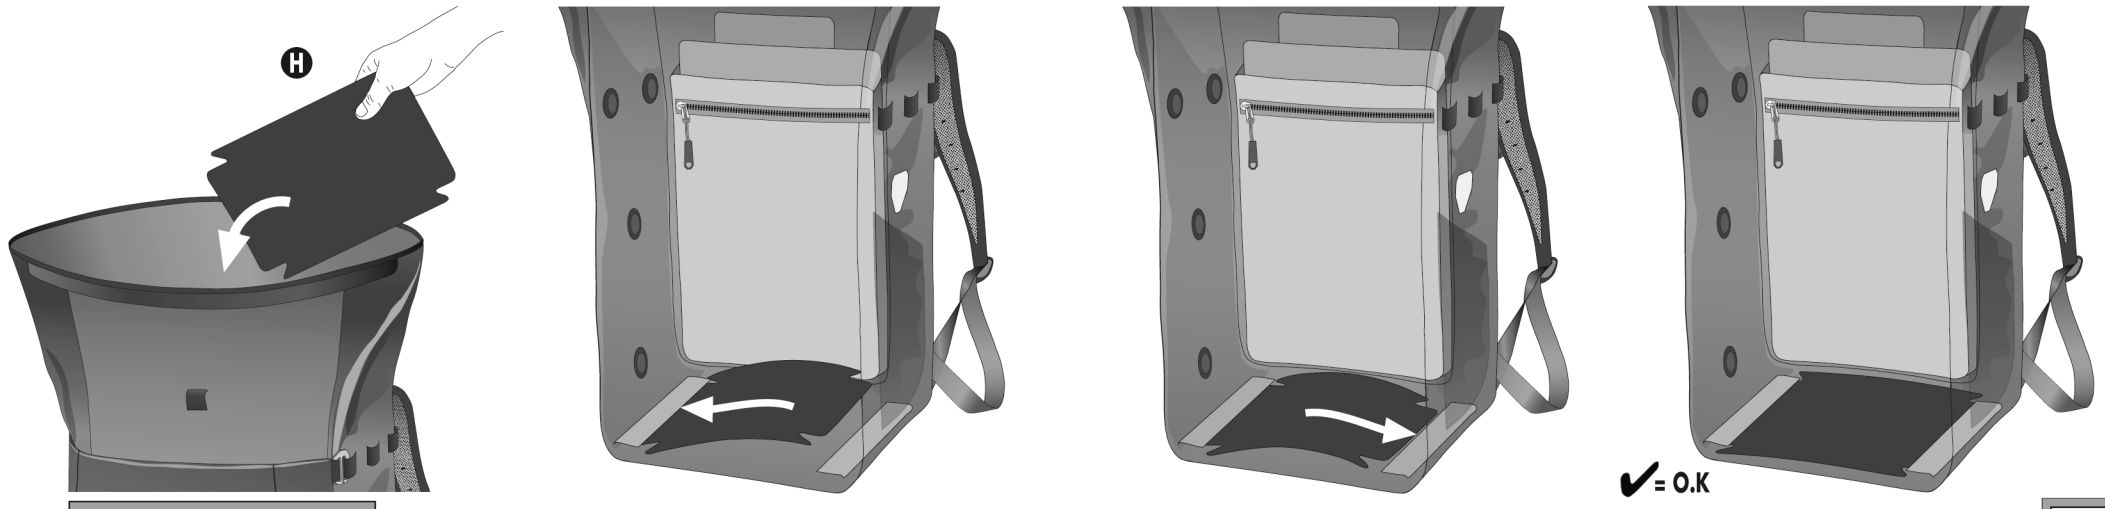

26L

- 2 x **A**  2 x **E**  1 x 
- 2 x **B**  2 x **F** 
- 2 x **C**  2 x **G** 

20L

- 2 x **A**  2 x **E**  1 x 
- 2 x **B**  2 x **F** 
- 2 x **C**  2 x **G** 

! ONLY FOR 26L VERSION

ACCESSORIES

- = + # F78103 RACK THREE
- = + # F78104 QUICK RACK
- = + # F78105 QUICK RACK LIGHT